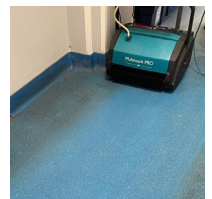

PRODUCTIVE
Giving a quicker and more effective clean than traditional cleaning methods, saving you time and money